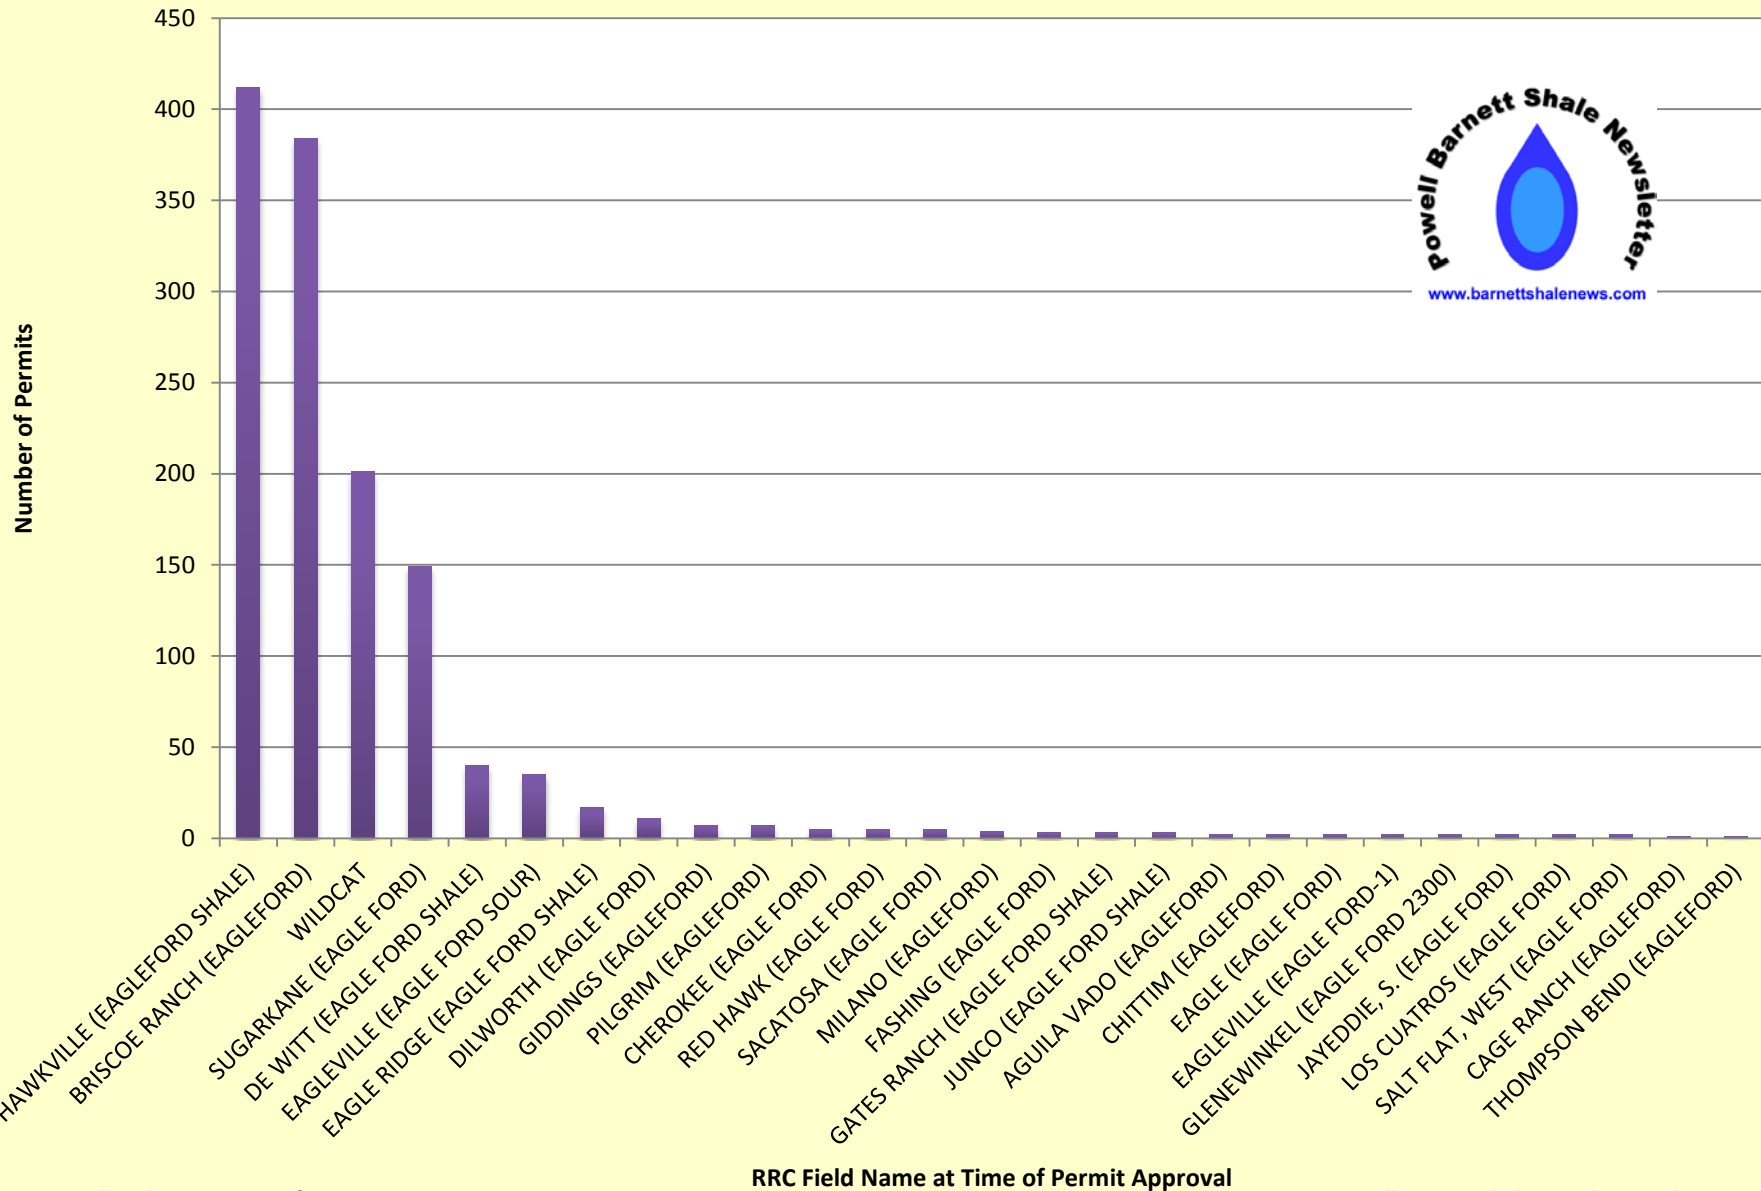

2010 Eagle Ford Shale Drilling Permits by RRC Field Name

Source: Railroad Commission of Texas

RRC Field Name at Time of Permit Approval

Powell Barnett Shale Newsletter Feb. 7, 2011