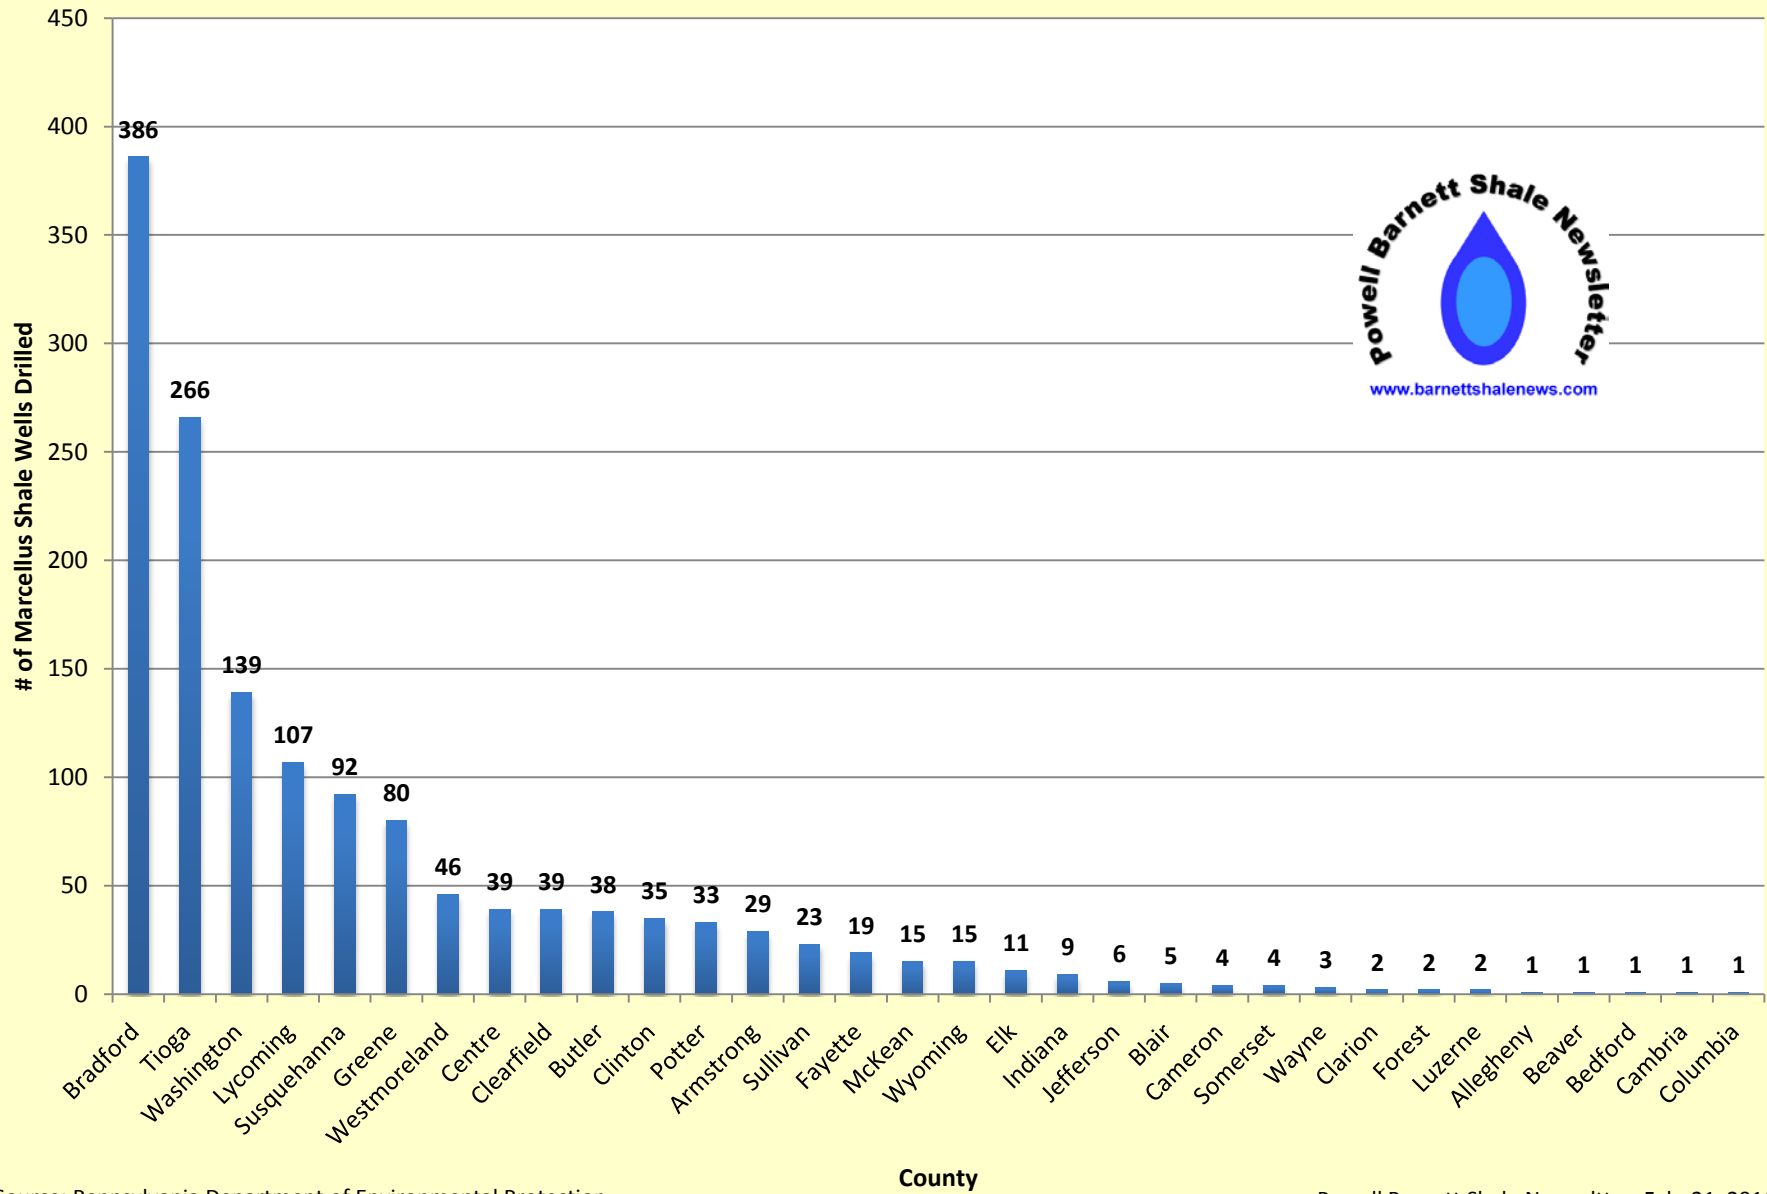

Pennsylvania 2010 Marcellus Shale Wells Drilled by County

Source: Pennsylvania Department of Environmental Protection

Powell Barnett Shale Newsletter, Feb. 21, 2011