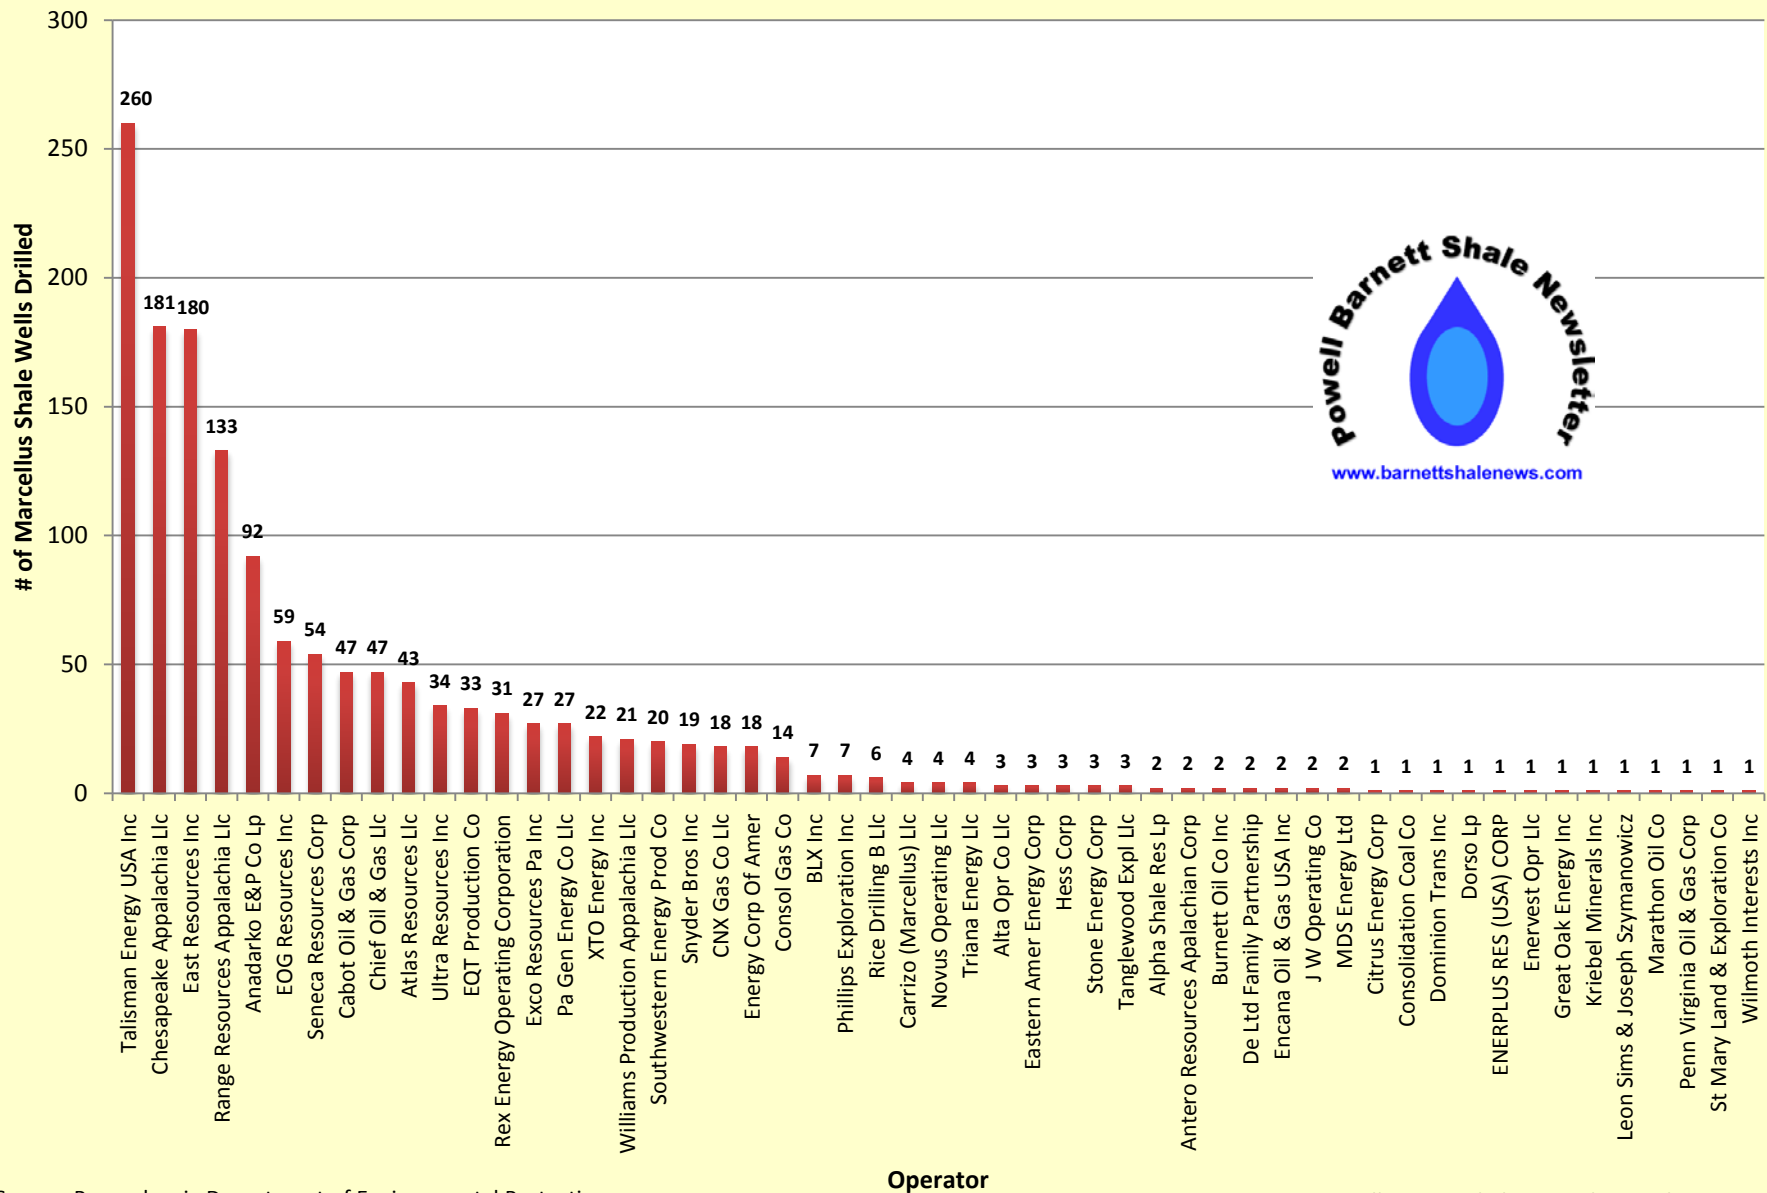

Pennsylvania 2010 Marcellus Shale Wells Drilled by Operator

Source: Pennsylvania Department of Environmental Protection