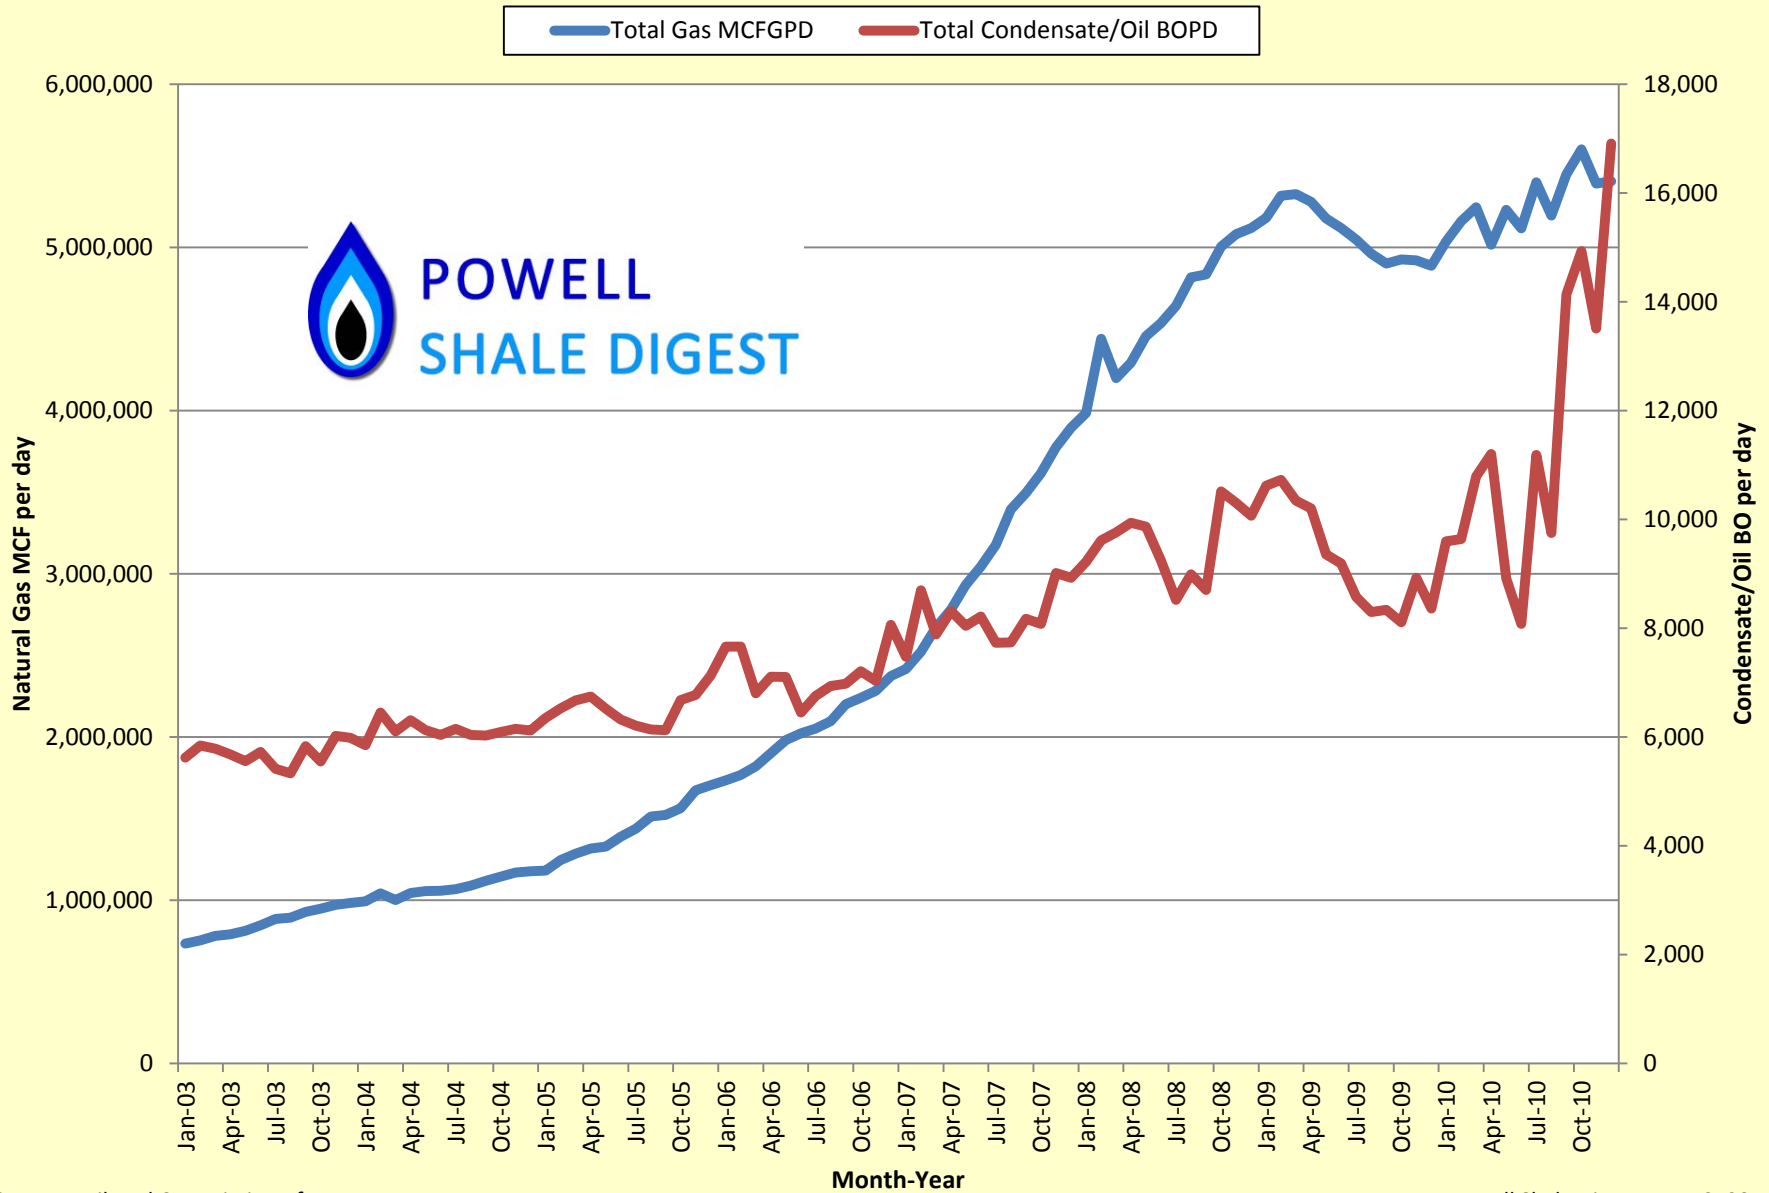

Barnett Shale Daily Avg. Production by Month 1/1/2003 to 1/1/2011

Source: Railroad Commission of Texas