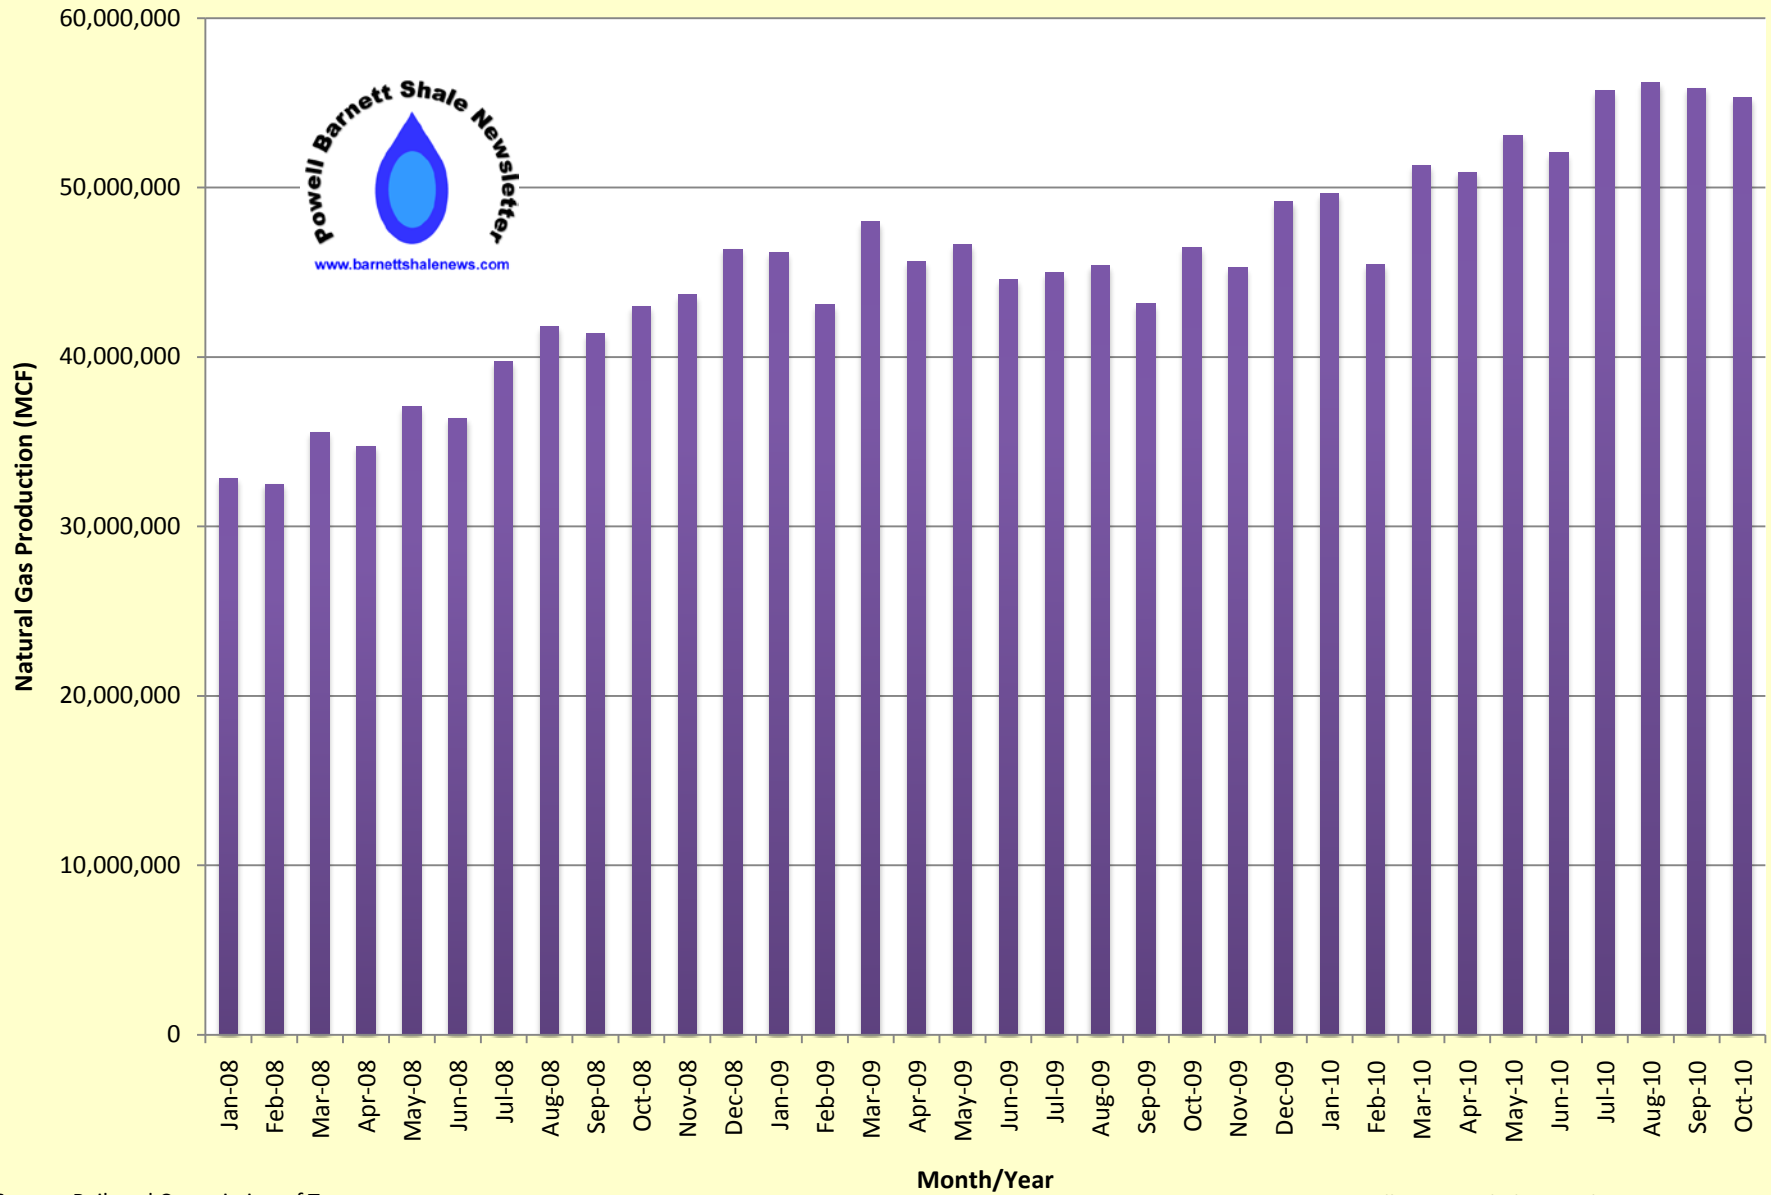

# Tarrant County, TX Gas Production (MCF) Jan. 2008 - Oct. 2010

Source: Railroad Commission of Texas

Powell Barnett Shale Newsletter Jan. 17, 2011