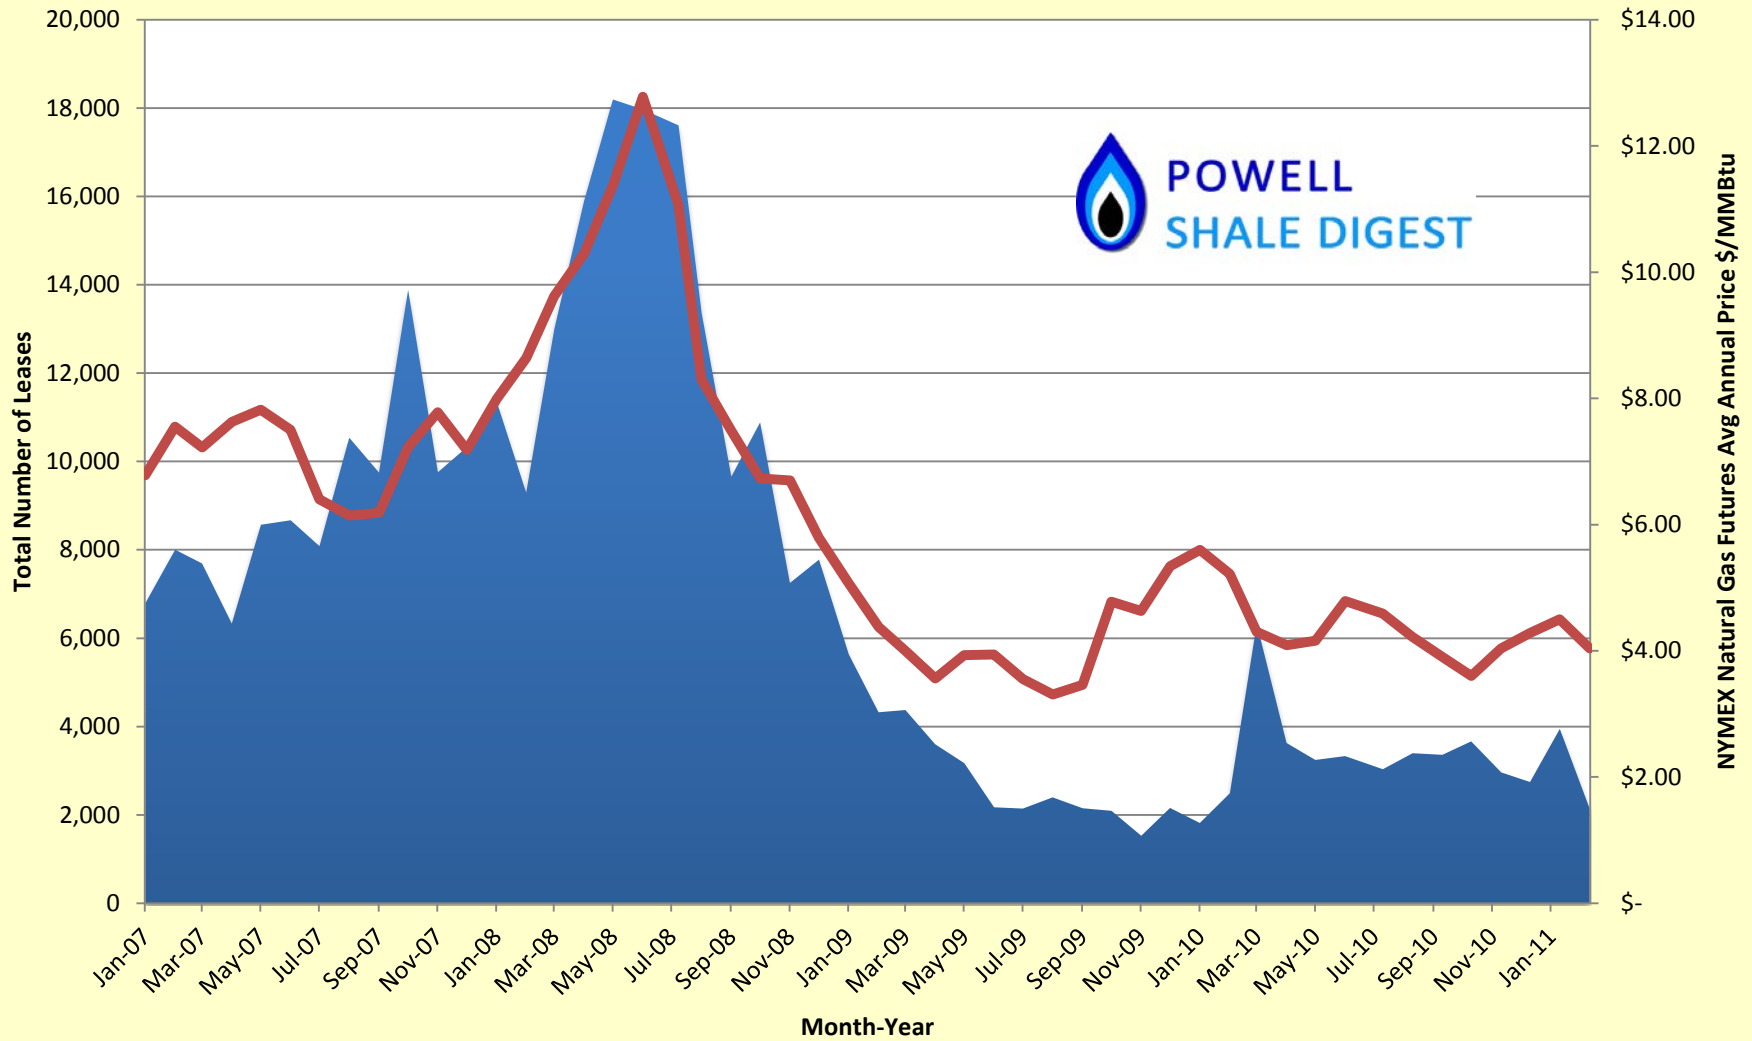

Tarrant County Barnett Shale Leases Filed of Record by Month January 2007 thru February 2011

Source: Tarrant County Clerk, Public