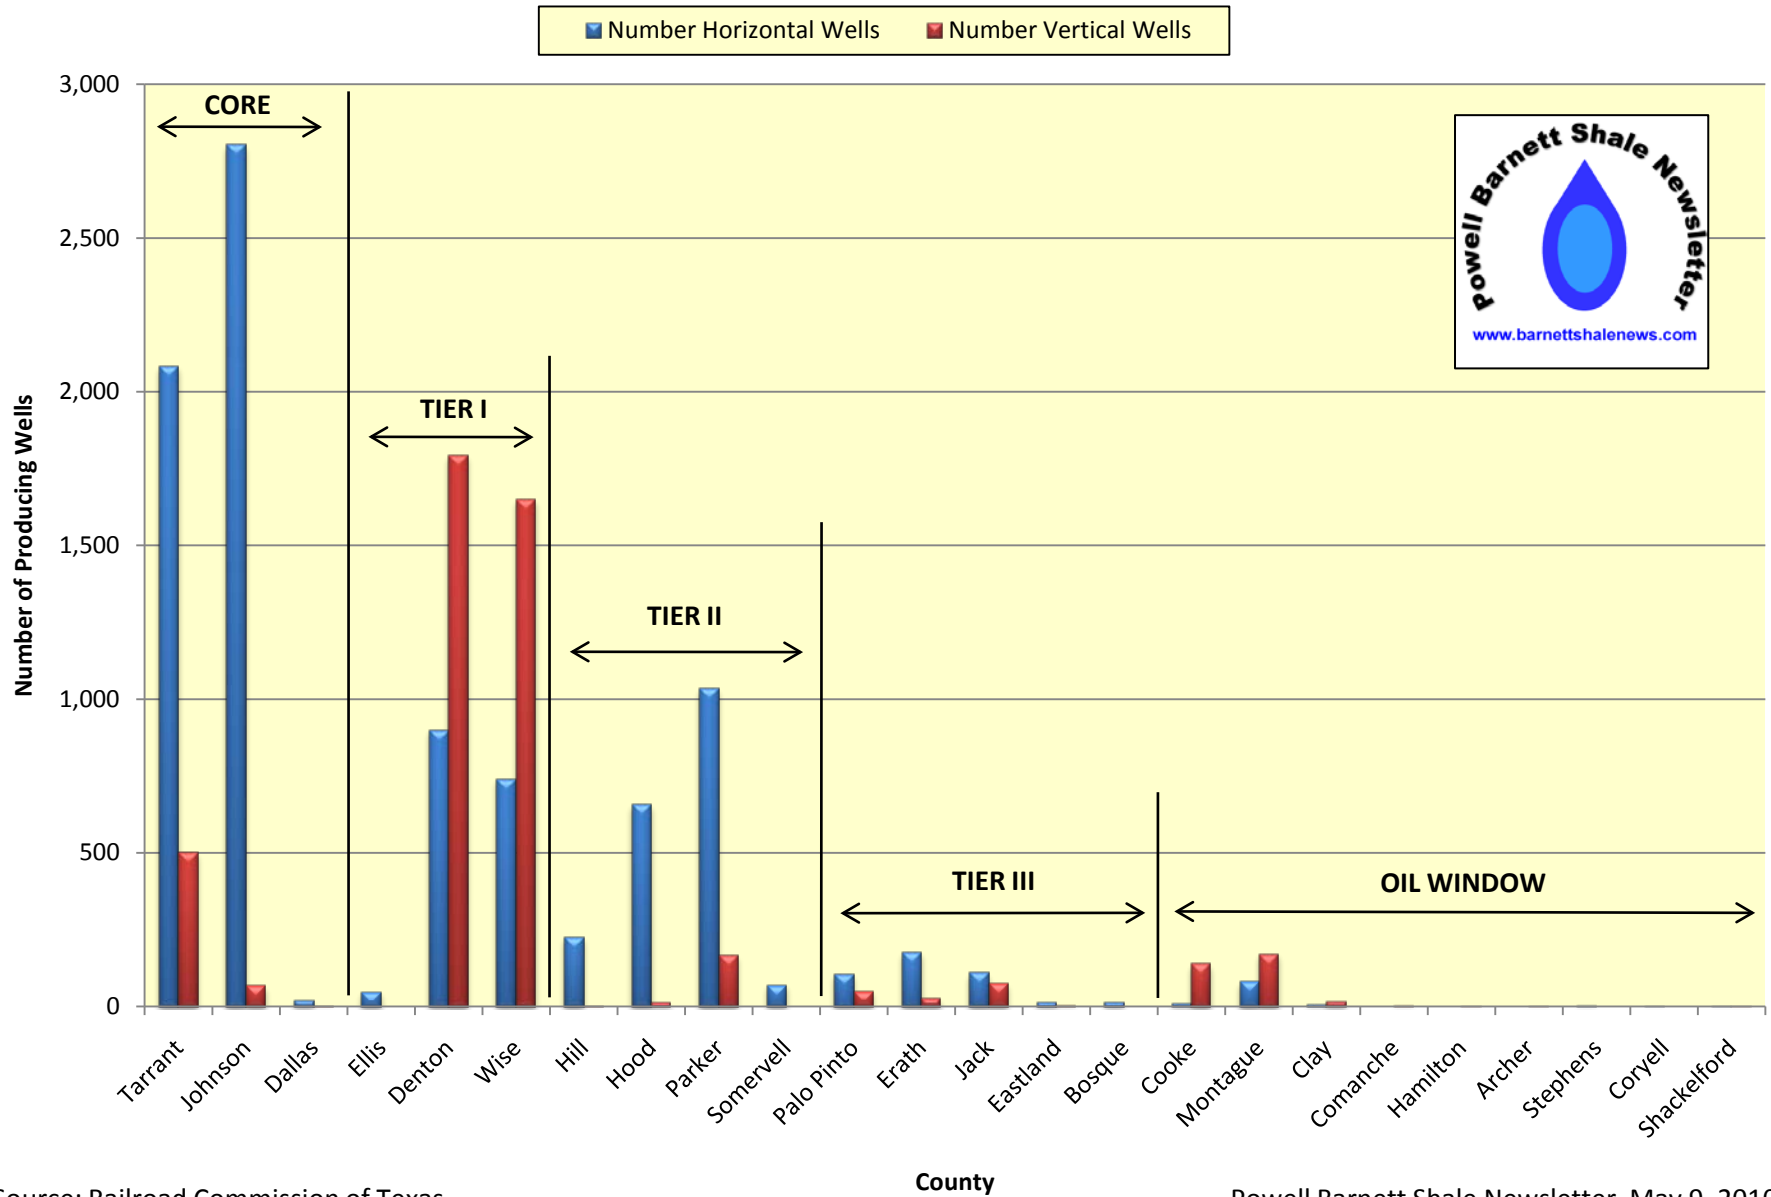

Number of Barnett Shale Producers by County to Jan. 1, 2010

Source: Railroad Commission of Texas

County

Powell Barnett Shale Newsletter, May 9, 2010