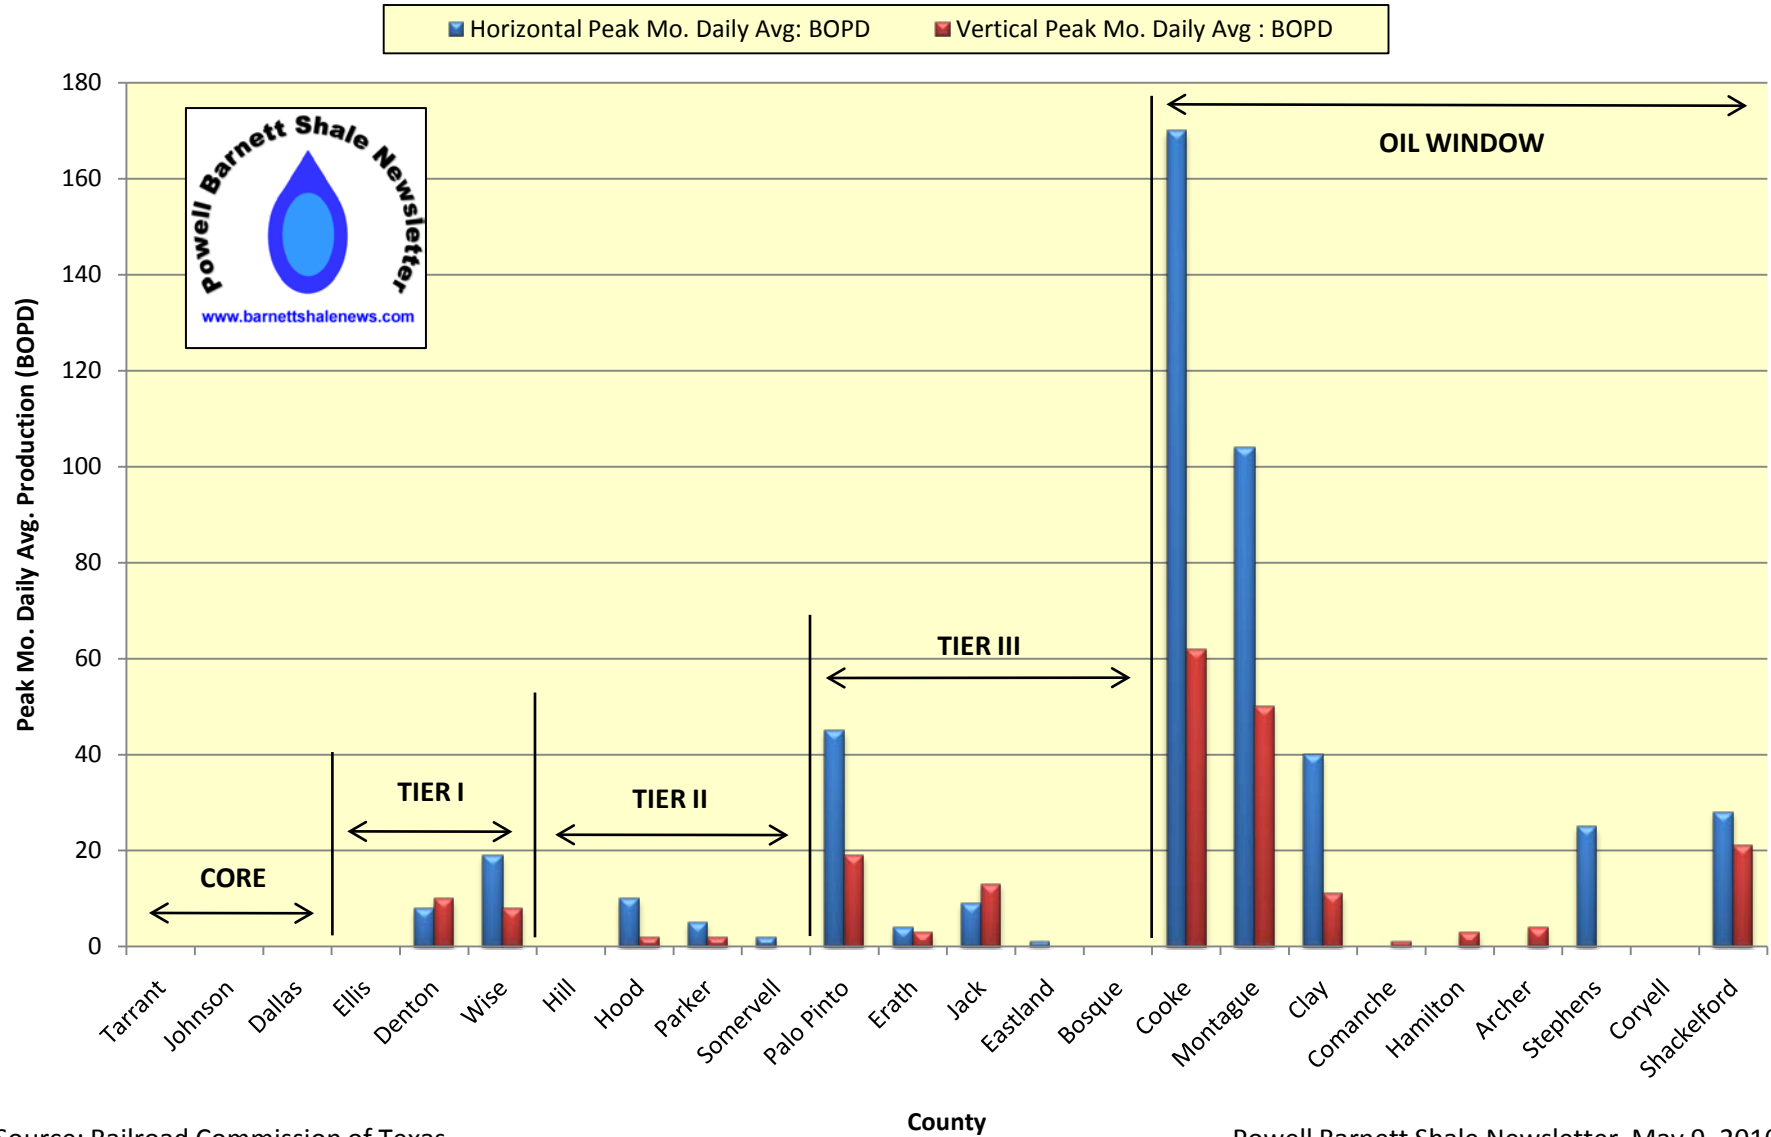

# Historical Performance by County of Barnett Shale Oil Producers to Jan. 1, 2010

Source: Railroad Commission of Texas

Powell Barnett Shale Newsletter, May 9, 2010