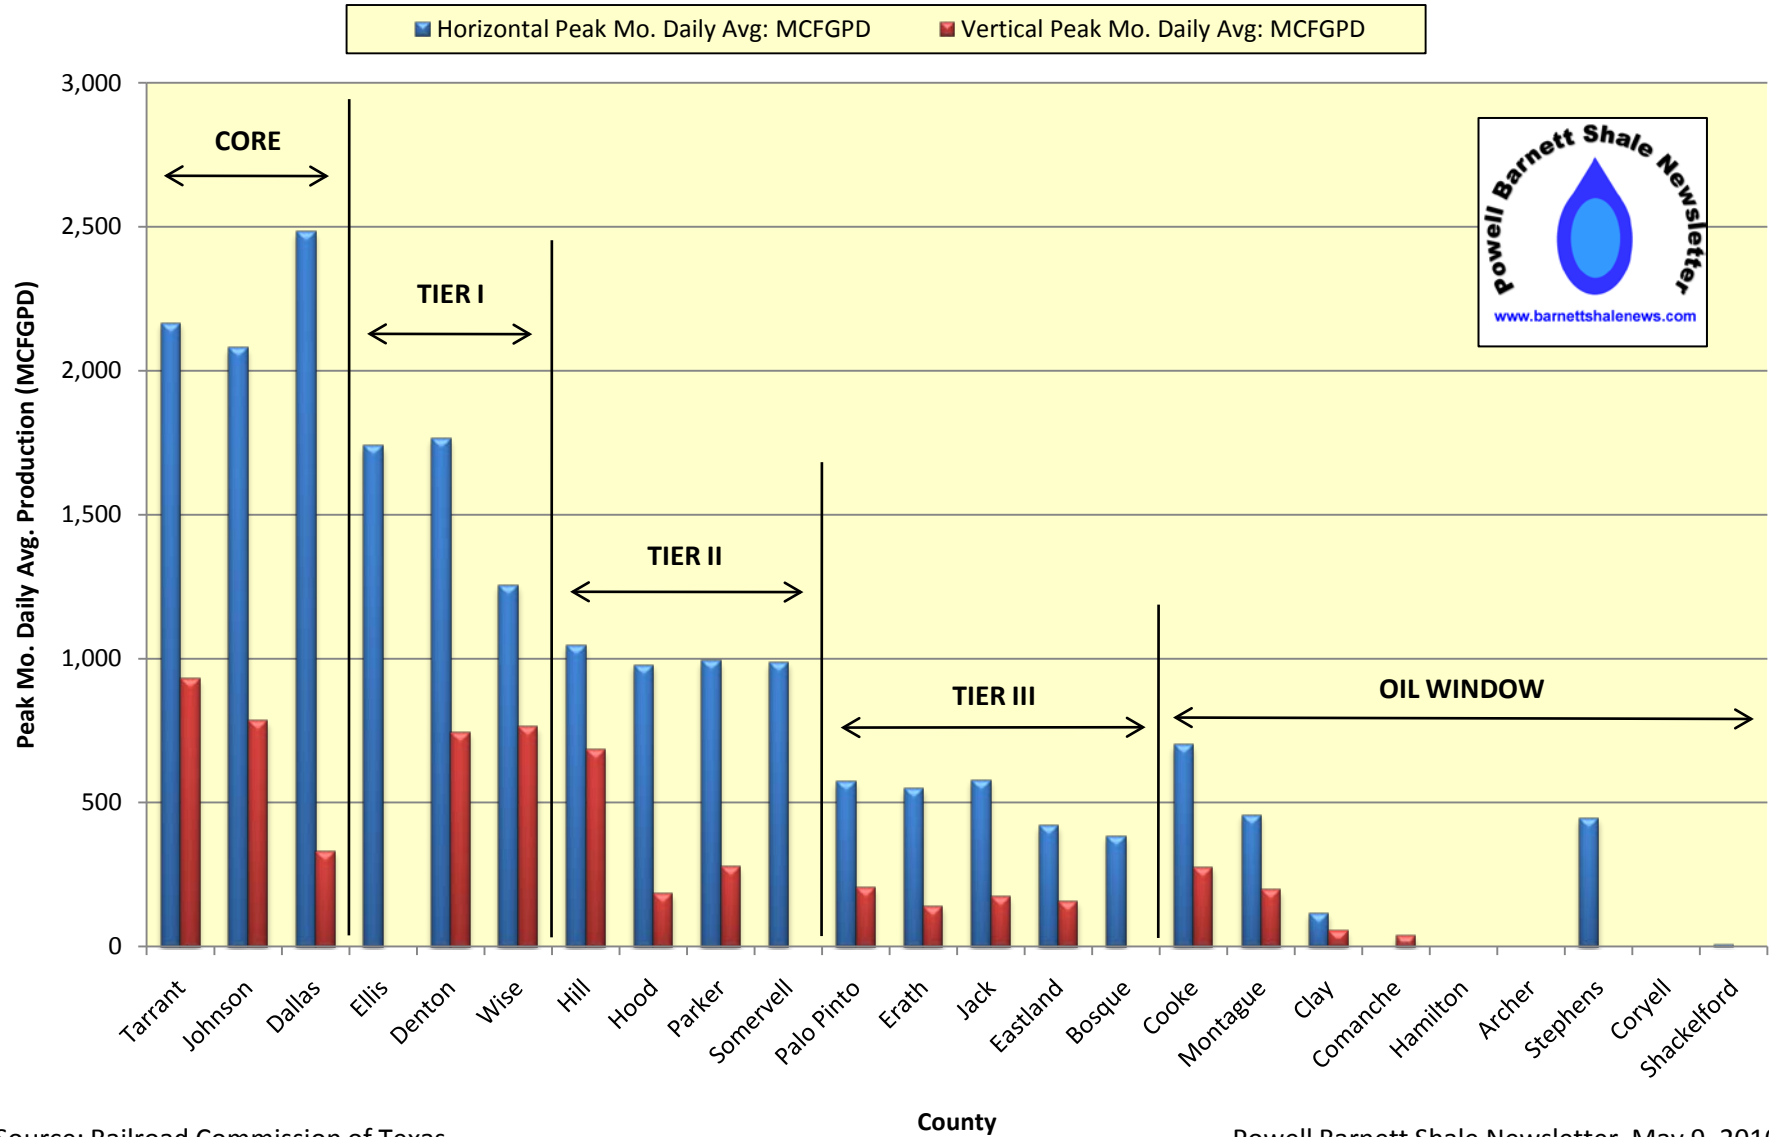

Historical Performance by County of Barnett Shale Gas Producers to Jan. 1, 2010

Source: Railroad Commission of Texas

County

Powell Barnett Shale Newsletter, May 9, 2010