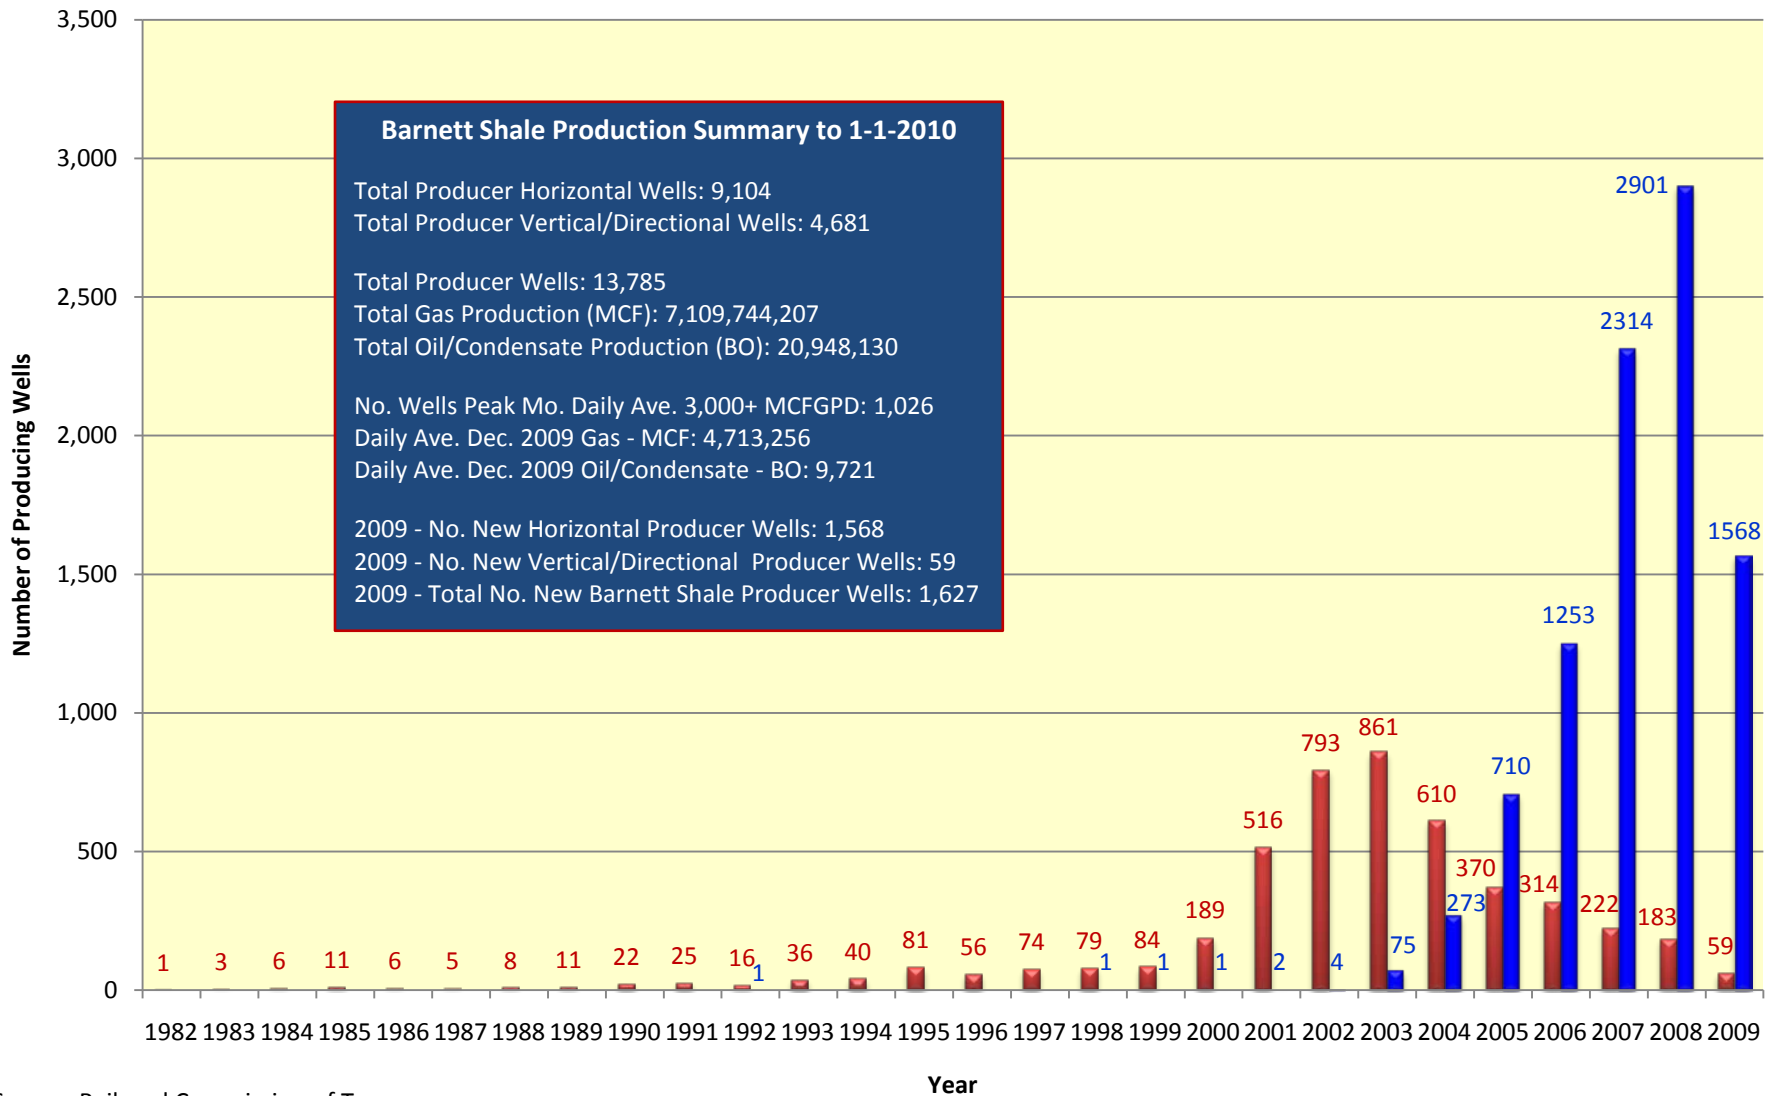

Number of New Vertical and Horizontal Producer Wells by Year as of Jan. 1, 2010 All Counties/Fields in the Fort Worth Basin

■ Vertical ■ Horizontal

Source: Railroad Commission of Texas

Powell Barnett Shale Newsletter, 4-18-2010