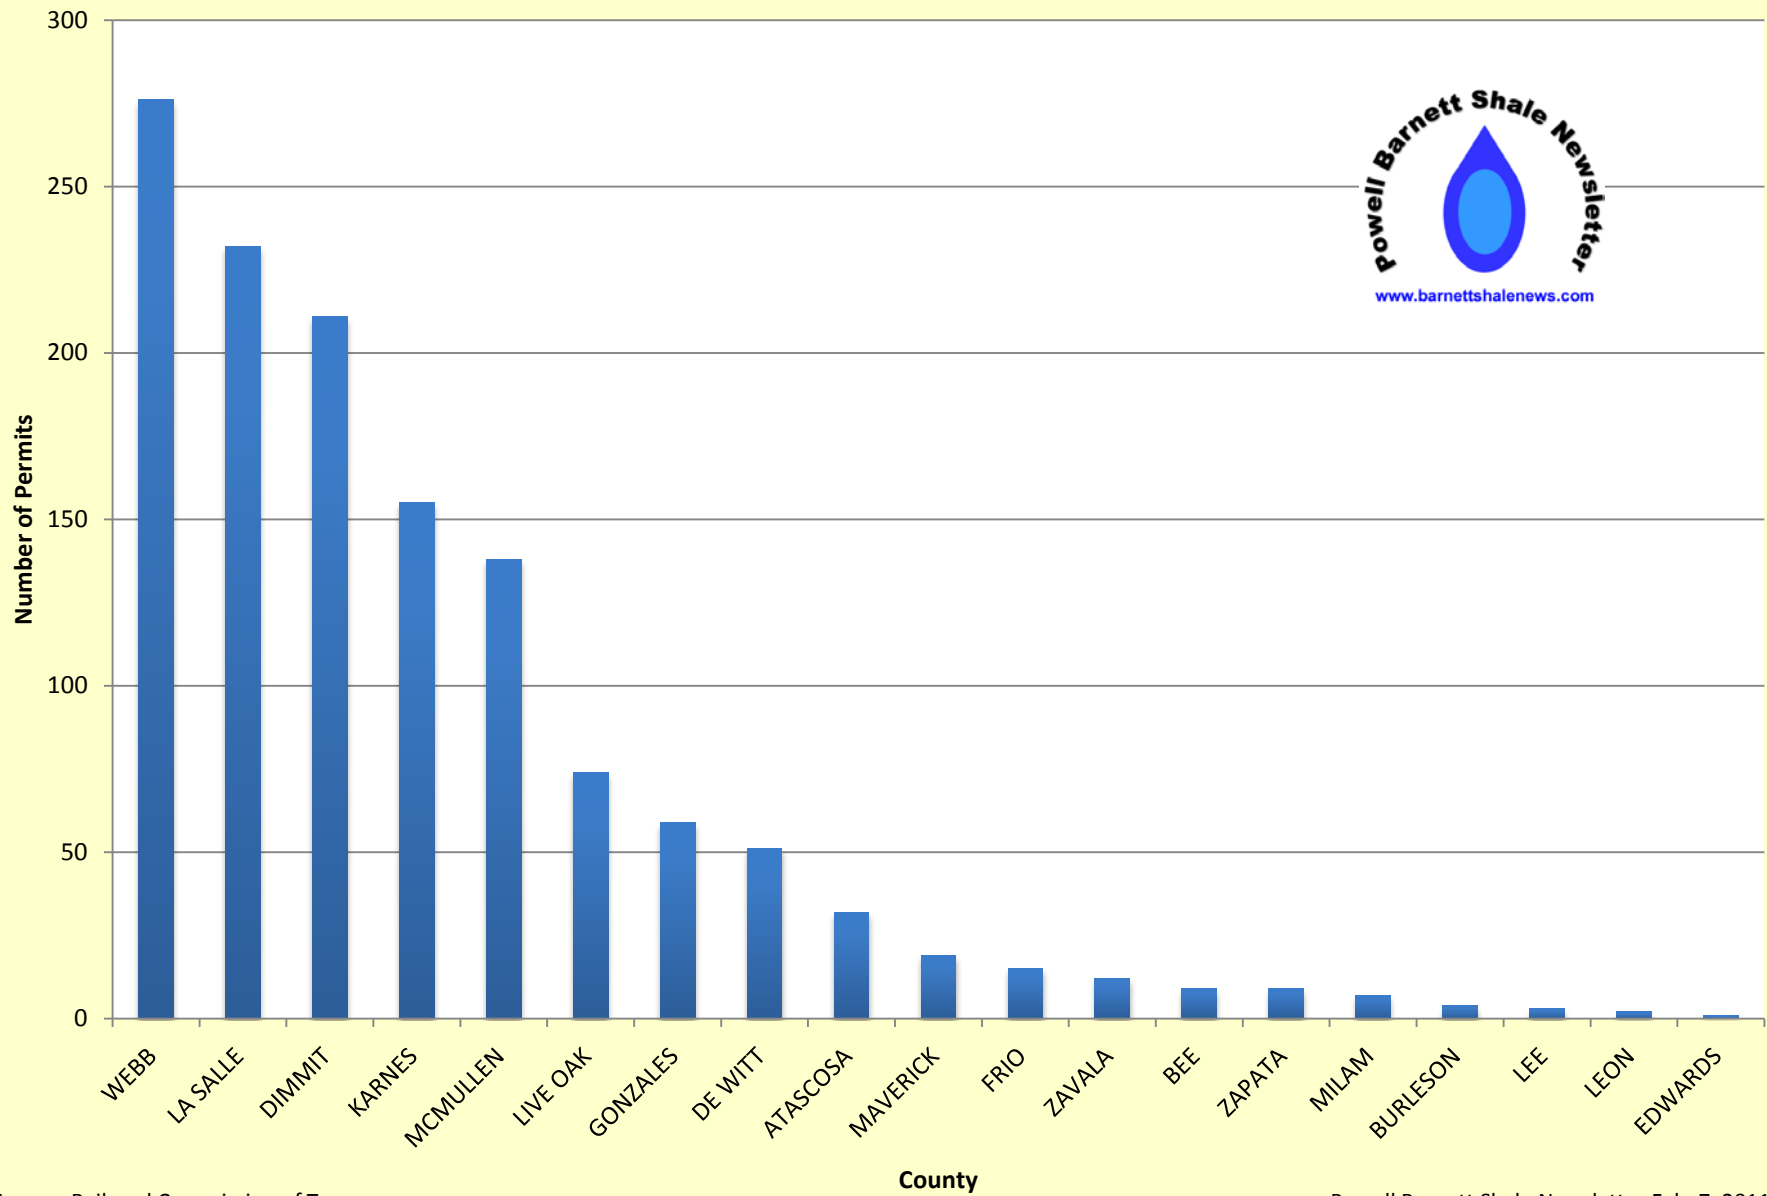

## 2010 Eagle Ford Shale Drilling Permits by County

Source: Railroad Commission of Texas

Powell Barnett Shale Newsletter Feb. 7, 2011