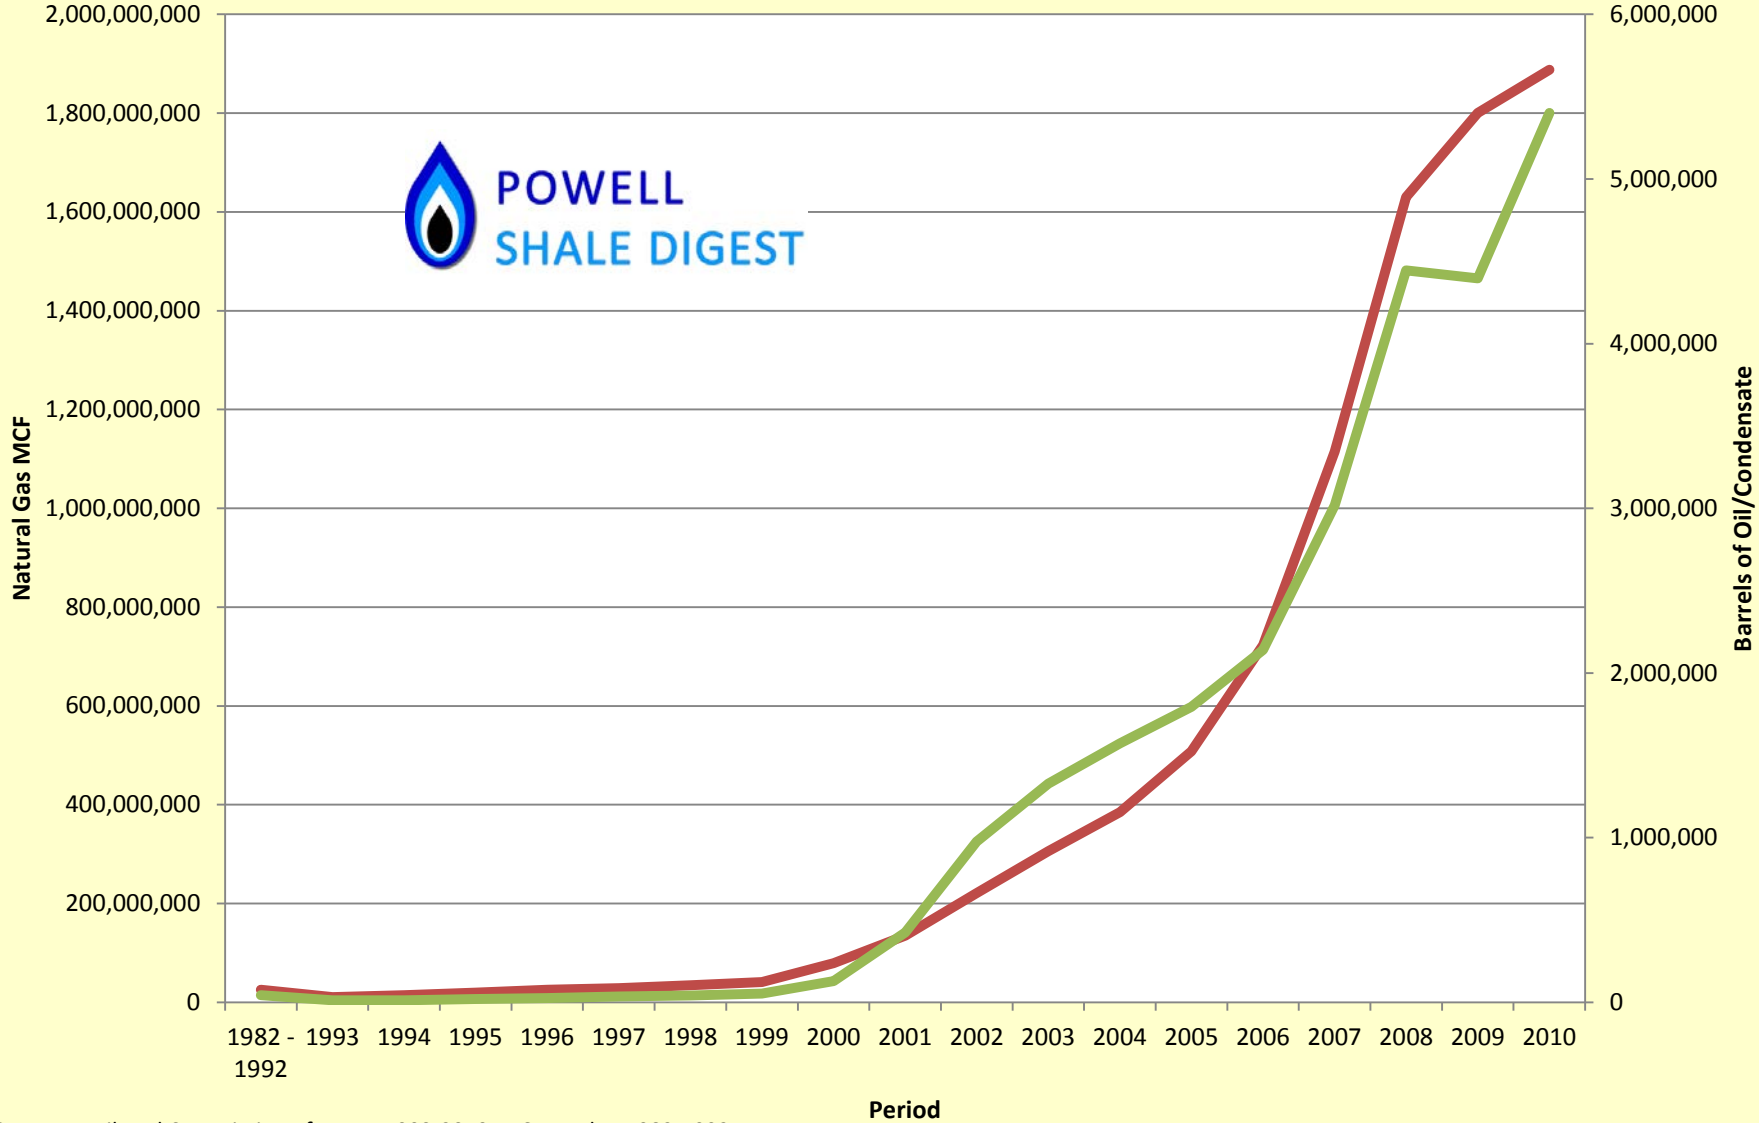

Barnett Shale Total Production by Year to Jan. 1, 2011

— Natural Gas MCF — BO/BC

Sources: Railroad Commission of Texas, 1993-2010; IHS Enerdeq 1982-1992